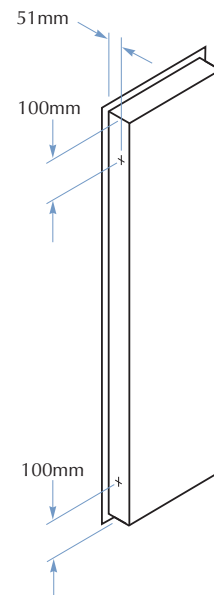

RECESSED COMBINATION UNIT

RETRO SERIES 234

- Combination 2-in-1 unit:
Towel dispenser and waste receptacle

- Satin finish stainless steel

Overall Dimensions
438mm W x 1422mm H x 200mm D

CONSTRUCTION:

FLANGE: Fabricated of type 304 (18-8), 22 gauge stainless steel with exposed surfaces in architectural satin finish. One piece seamless construction, 25mm wide with 7mm return.

INSTALLATION:

Recessed unit requires Rough Wall Opening 395mm W x 1385mm H x 100mm D (semi-recessed unit only 51mm deep).

Secure to framing with mounting screws at holes provided.

GUIDE SPECIFICATION:

Recessed combination paper towel dispenser and waste receptacle shall be fabricated of heavy gauge type 304 (18-8) stainless steel with exposed surfaces in architectural satin finish. Cabinet door of 18 gauge stainless steel with full length concealed piano hinge and secured by tumbler lock.

MODEL 234

Options:

234-10 Semi Recessed

234-11 Surface Mounted

TOLL FREE 1300 364 561

The manufacturer reserves the right to make changes in design and material without formal notice and without incurring obligation.