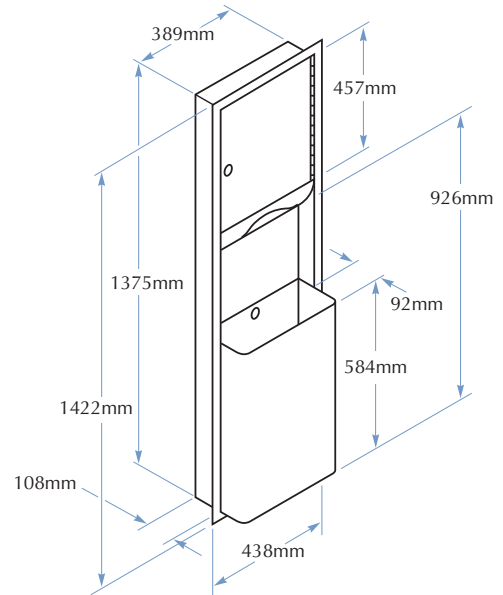

MODEL 234

Options:

234-10 Semi Recessed

234-11 Surface Mounted

TOLL FREE 1300 364 561

The manufacturer reserves the right to make changes in design and material without formal notice and without incurring obligation.

Bradley
AUSTRALIA.COM