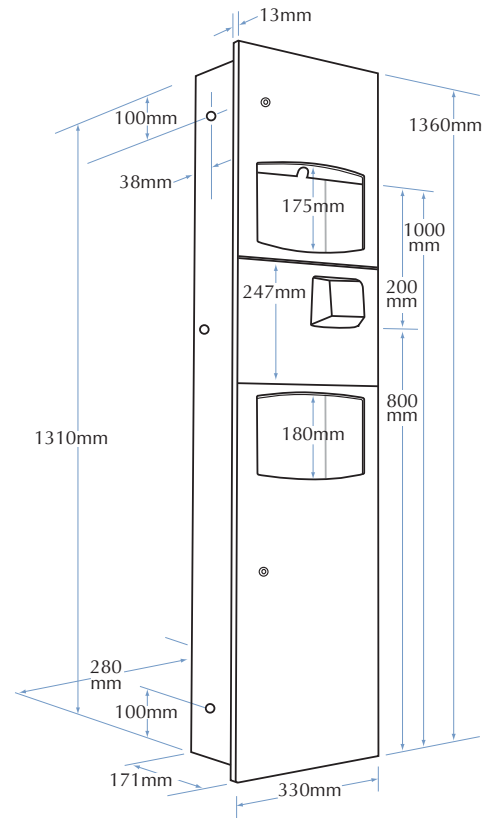

MODEL 2937

Options:
2937-10 Semi Recessed
2937-11 Surface Mounted

TOLL FREE 1300 364 561

The manufacturer reserves the right to make changes in design and material without formal notice and without incurring obligation.

Bradley
AUSTRALIA.COM