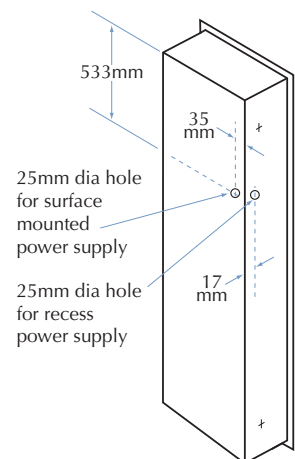

MODEL 2937

Options:
2937-10 Semi Recessed
2937-11 Surface Mounted

TOLL FREE 1300 364 561

The manufacturer reserves the right to make changes in design and material without formal notice and without incurring obligation.

Bradley
AUSTRALIA.COM