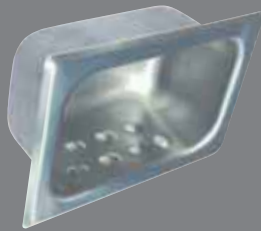

Depths vary as follows:

Model 755: 125mm D • Model 756: 150mm D • Model 758: 200mm D

▶ 7590

- HEAVY DUTY CORNER SOAP TRAY/SHELF
- Type 304, 22 gauge stainless steel with exposed surfaces in architectural satin finish and integral bracket

Overall Dimensions

400mm x 285mm x 285mm

▶ 9002

- HEAVY DUTY SOAP DISH
- Type 304, 18 gauge stainless steel with exposed surfaces in architectural satin finish

Overall Dimensions

150mm W x 20mm H x 100mm D

▶ 9401-LL

- RECESS MOUNTED SOAP DISH
- Type 304, 20 gauge stainless steel with exposed surfaces in architectural satin finish

Overall Dimensions

181mm W x 127mm H x 70mm D

▶ R008

- SINGLE TOILET ROLL HOLDER
- Regent two post assembly with spindle
- Polished stainless steel finish

Posts: 22mm dia, projecting 75mm

▶ -52

- Optional theft resistant spindle

▶ R023-BP (Shown with optional back plate)

- DOUBLE TOILET ROLL HOLDER
- Regent three post assembly with spindles
- Polished stainless steel finish