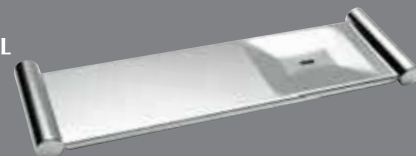

▶ 9401-LL

- RECESS MOUNTED SOAP DISH
- Type 304, 20 gauge stainless steel with exposed surfaces in architectural satin finish

Overall Dimensions

181mm W x 127mm H x 70mm D

▶ R008

- SINGLE TOILET ROLL HOLDER
- Regent two post assembly with spindle
- Polished stainless steel finish

Posts: 22mm dia, projecting 75mm

▶ R0941-21

- POLISHED STAINLESS STEEL SOAP DISH WITH SHELF

Posts: 22mm dia, projecting 100mm

OPTIONS: Available in widths of

300mm and 450mm

▶ S125

- TOWEL RACK WITH REMOVABLE SHELF
- Polished stainless steel finish

Overall Dimensions

600mm W x 165mm H x 330mm D

(shelf: 300mm wide)

▶ Q-008

- CHROME PLATED SINGLE TOILET ROLL HOLDER

▶ Q-0081H

- CHROME PLATED SINGLE TOILET ROLL HOLDER WITH HOOD

▶ Q-021

- CHROME PLATED SOAP DISH

▶ Q-026

- CHROME PLATED SINGLE TOWEL RAIL

Available in widths of 600mm and 750mm

▶ Q-0262

- CHROME PLATED DOUBLE TOWEL RAIL

Available in widths of 600mm and 750mm

▶ Q-031