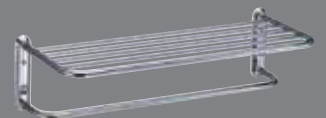

- CHROME PLATED SOAP DISH

▶ Q-026

- CHROME PLATED SINGLE TOWEL RAIL

Available in widths of 600mm and 750mm

▶ Q-0262

- CHROME PLATED DOUBLE TOWEL RAIL

Available in widths of 600mm and 750mm

▶ Q-031

- CHROME PLATED SINGLE ROBE HOOK

▶ Q-094

- ACRYLIC SHELF

450mm wide

▶ 947

- POLISHED STAINLESS STEEL RETRACTABLE CLOTHES LINE

▶ 1044

- CHROME PLATED TOWEL SHELF - 600mm wide

▶ 1049

- CHROME PLATED SHAVING MIRROR

▶ 1083

- CHROME PLATED WIRE BASKET

OPTIONS: Small, medium (shown) and large

▶ 1086

- CORNER CHROME PLATED WIRE BASKET

OPTIONS: Small, medium (shown) and large