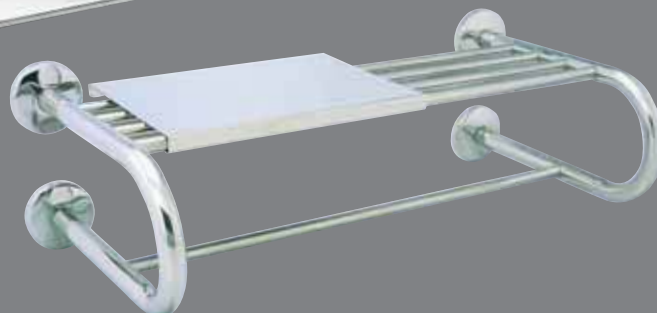

▶ 9401-LL

- RECESS MOUNTED SOAP DISH
- Type 304, 20 gauge stainless steel with exposed surfaces in architectural satin finish

Overall Dimensions

181mm W x 127mm H x 70mm D

▶ R008

- SINGLE TOILET ROLL HOLDER
- Regent two post assembly with spindle
- Polished stainless steel finish

Posts: 22mm dia, projecting 75mm

▶ R0941-21

- POLISHED STAINLESS STEEL SOAP DISH WITH SHELF

Posts: 22mm dia, projecting 100mm

OPTIONS: Available in widths of

300mm and 450mm

▶ S125

- TOWEL RACK WITH REMOVABLE SHELF
- Polished stainless steel finish

Overall Dimensions

600mm W x 165mm H x 330mm D

(shelf: 300mm wide)

▶ Q-008

- CHROME PLATED SINGLE TOILET ROLL HOLDER

▶ Q-0081H

- CHROME PLATED SINGLE TOILET ROLL HOLDER WITH HOOD

▶ Q-021

- CHROME PLATED SOAP DISH

▶ Q-026

- CHROME PLATED SINGLE TOWEL RAIL

Available in widths of 600mm and 750mm

▶ Q-0262

- CHROME PLATED DOUBLE TOWEL RAIL

Available in widths of 600mm and 750mm

▶ Q-031